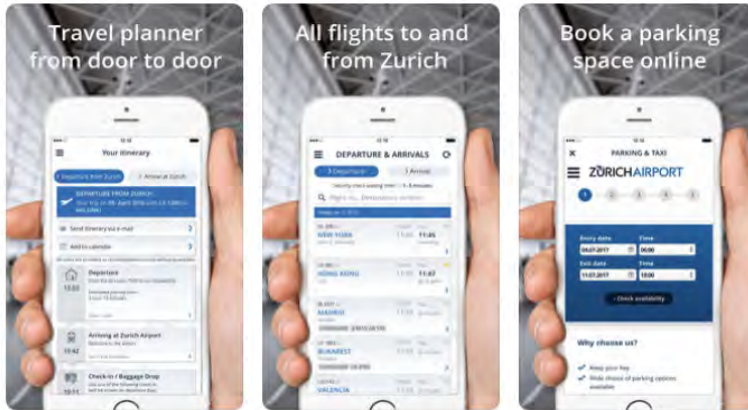

Airport shopping

Cancel

Airport shopping

Cancel

Mumbai T2 App

Travel

GET

Zurich Airport App

Travel

GET

FLIO - The Global Air...

Flight tracker Lounges Park...

GET

★★★★★ 169

Eurest Heathrow

Food & Drink