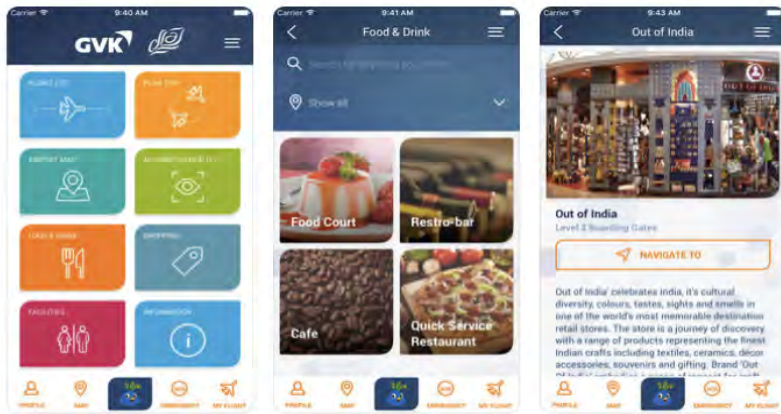

Airport shopping

Cancel

Airport shopping

Cancel

Mumbai T2 App

Travel

GET

Zurich Airport App

Travel

GET

FLIO - The Global Air...

Flight tracker Lounges Park...

GET

★★★★★ 169

Eurest Heathrow

Food & Drink