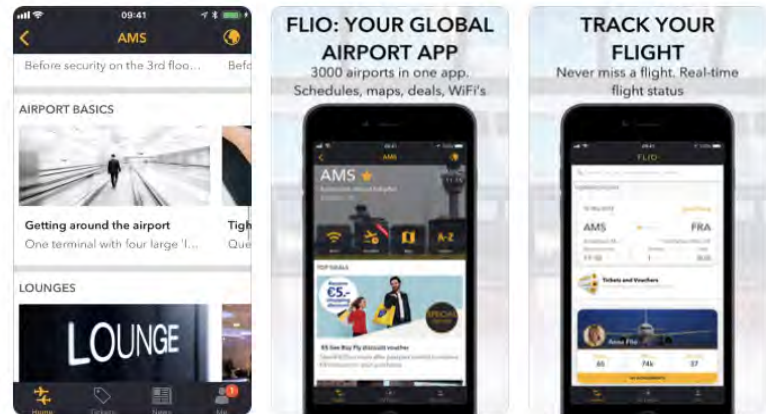

Airport shopping

Cancel

Airport shopping

Cancel

Mumbai T2 App

Travel

GET

Zurich Airport App

Travel

GET

FLIO - The Global Air...

Flight tracker Lounges Park...

GET

★★★★★ 169

Eurest Heathrow

Food & Drink

★★★★☆ 13

GET

Point Inside Shoppin...

Shopping

GET

Frankfurt Airport (FRA)

FRA Airport

GET