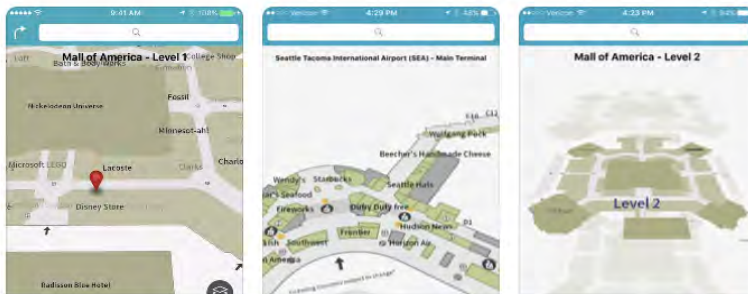

Travel

GET

FLIO - The Global Air...

Flight tracker Lounges Park...

GET

★★★★★ 169

Eurest Heathrow

Food & Drink

★★★★☆ 13

GET

Point Inside Shoppin...

Shopping

GET

Frankfurt Airport (FRA)

FRA Airport

GET